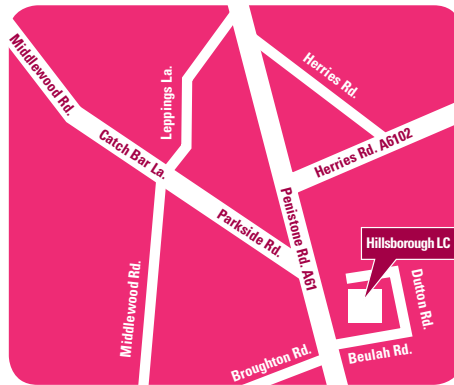

Make your next birthday party one to remember with party pieces at Hillsborough Leisure Centre. Find out more today by picking up a leaflet or going online.

WE'RE CLOSER THAN YOU THINK

By Public Transport

From Sheffield City Centre 53,74,77 or 80 or catch the Supertram to Hillsborough Park.

By Car

Follow signs to Hillsborough on the A61 and we are nearly opposite Sheffield Wednesday football ground. We have plenty of parking spaces available.